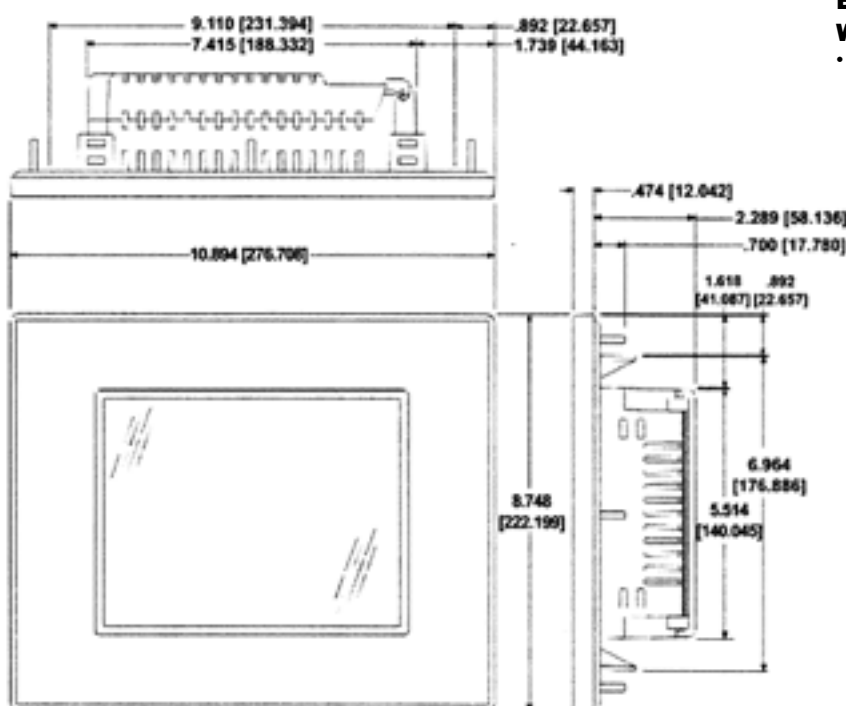

EZCE Touchpanel 8" TFT Color

8" Color EZCE Touchpanel - Slim Bezel (8" TFT)

EZCE Touchpanel's 8" slim bezel panels have a 8" diagonal touch screen with 640x480 pixel resolution. This model is a new addition to EZCE Touchpanel line with a TFT LCD (liquid crystal display) and are available for serial drivers or Universal Ethernet (Ethernet/IP, DF1 over Ethernet, MODBUS TCP/IP or GE SRTP). In addition, these panels have the capability of interfacing to industrial networks like DH+, Remote I/O, Modbus Plus, DeviceNet, CC Link, Profibus, etc. All these panels have a very low slim profile along with a smaller footprint on enclosures.

Features

- 8" diagonal color TFT LCD
- Low-profile slim bezel design
- 18 bit colors
- 640x480 pixel resolution
- 200 nits brightness
- 40,000 hour expected bulb half-life
- Analog resistive touch screen
- 1/4" O-ring gasket and eight mounting studs for NEMA 4, 4X (indoor)
- 2.29" installed depth
- Has all EZPanel Enhanced objects
- Has all 4,000 Library symbols
- Programmed with either EZPanel Enhanced software or EZTouch Programming software

Part Number	Description
EZC-T8C-S	8" Color TFT, CE 4.2 Core, Nema 4,4x
EZC-T8C-SD	8" Color TFT, CE 4.2 Core, DeviceNet, Nema 4,4x
EZC-T8C-SH	8" Color TFT, CE 4.2 Core, DH+, Nema 4,4x
EZC-T8C-SM	8" Color TFT, CE 4.2 Core, MB+, Nema 4,4x
EZC-T8C-SP	8" Color TFT, CE 4.2 Core, Profibus, Nema 4,4x
EZC-T8C-SC	8" Color TFT, CE 4.2 Core, CCLink, Nema 4,4x
EZC-T8C-SU	8" Color TFT, CE 4.2 Core, Universal Ethernet, Nema 4,4x
EZC-T8C-E	8" Color TFT, Enhanced CE 4.2 PP, Nema 4,4x
EZC-T8C-ED	8" Color TFT, Enhanced CE 4.2 PP, DeviceNet, Nema 4,4x
EZC-T8C-EH	8" Color TFT, Enhanced CE 4.2 PP, DH+, Nema 4,4x
EZC-T8C-EM	8" Color TFT, Enhanced CE 4.2 PP, MB+, Nema 4,4x
EZC-T8C-EP	8" Color TFT, Enhanced CE 4.2 PP, Profibus, Nema 4,4x
EZC-T8C-EC	8" Color TFT, Enhanced CE 4.2 PP, CCLink, Nema 4,4x
EZC-T8C-EU	8" Color TFT, Enhanced CE 4.2 PP, Universal Ethernet, Nema 4,4x